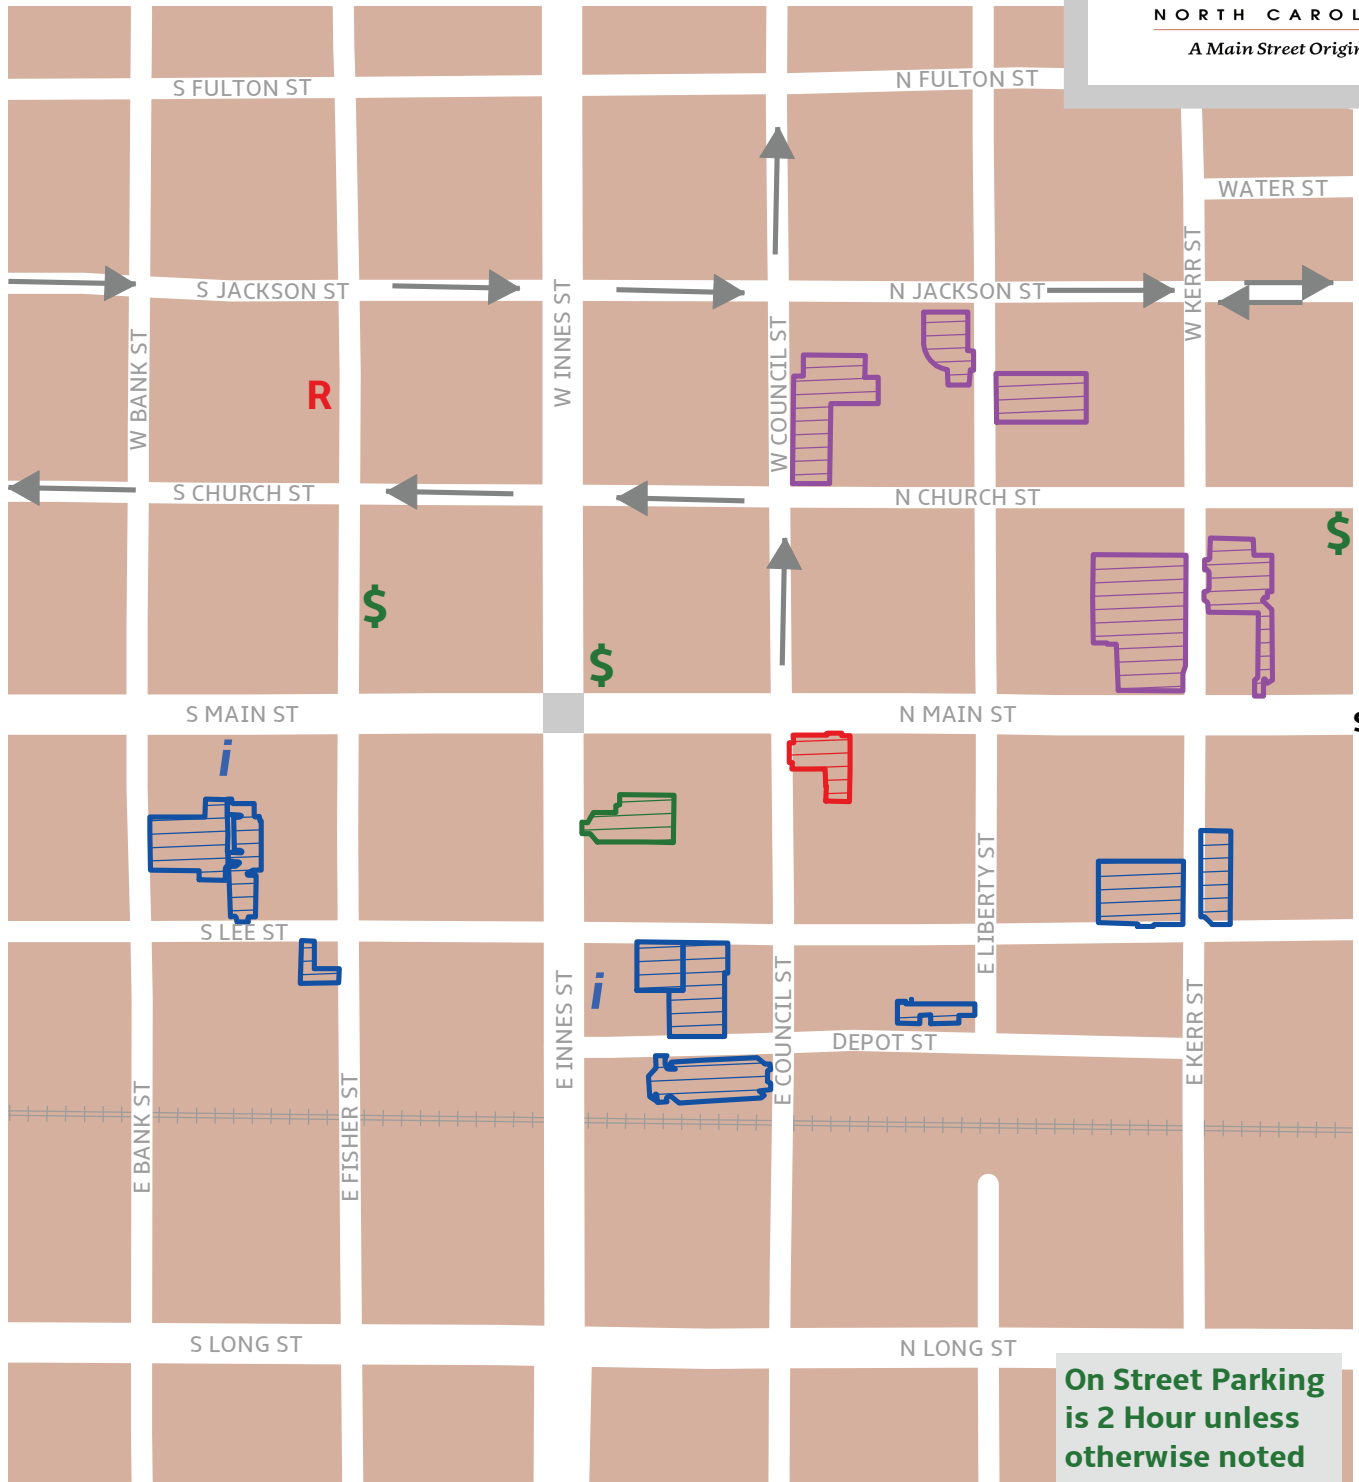

Historic Downtown Salisbury, NC Parking Map

To:
Catawba College
Livingstone College
VA Medical Center

To
China
Grove

To
Spencer

DowntownSalisburyNC.com
704.637.7814

To:
I-85
Rockwell
Albemarle

-  Free 24 Hour Parking
-  2 Hour Parking
-  Free Parking - Weekends Only
-  Pay Parking

\$ ATM Machine

i Information / Visitors Center

R Public Restrooms